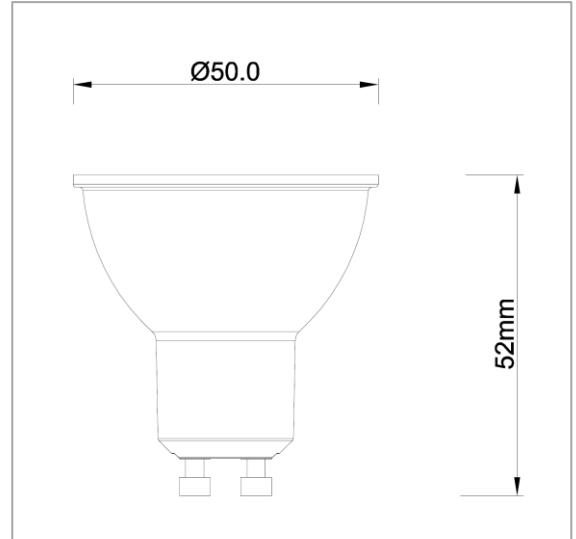

Lumenovo 6W GU10 MR16 LED Bulb – 3000K & 4000K

MODEL	CS-LMNV-M16GU10W06-11B-3000K	VOLTAGE	240V
	CS-LMNV-M16GU10W06-11B-4000K		
WATTAGE MAX	6W	LUMEN	470 LM
COLOUR TEMPERATURE	3000K / 4000K	BEAM ANGLE	60°
GLOBE TYPE	GU10, MR16	DIMMABLE	NO
CRI	80	WARRANTY	2 YEARS