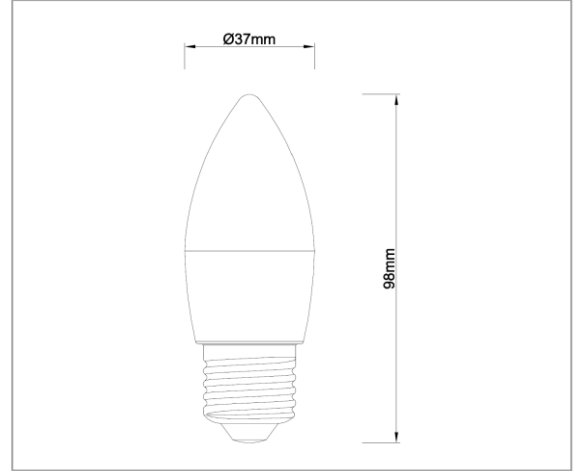

Lumenovo 5.5W E27 C37 Candle LED Bulb – 2700K & 4000K

MODEL	CS-LMNV-C37E27W06-08B-2700K	VOLTAGE	240V
	CS-LMNV-C37E27W06-08B-4000K		
WATTAGE MAX	5.5W	LUMEN	470 LM
COLOUR TEMPERATURE	2700K / 4000K	BEAM ANGLE	240°
GLOBE TYPE	ES (C37, E27)	DIMMABLE	NO
CRI	80	WARRANTY	2 YEARS