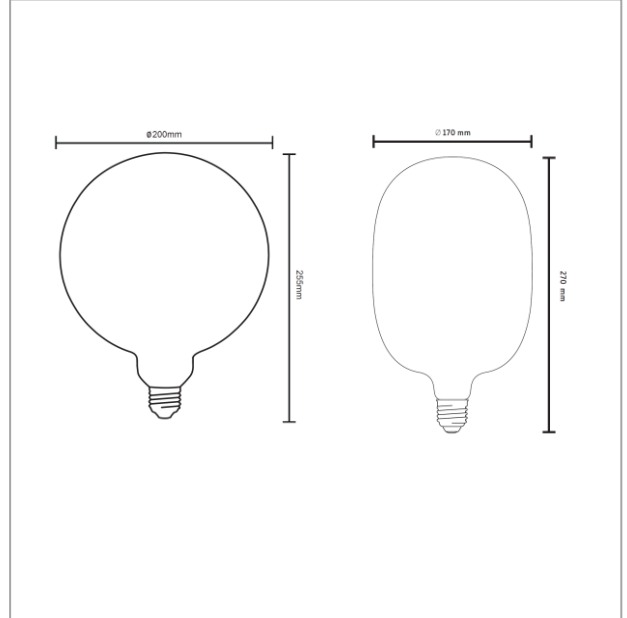

Lumenovo 4W E27 2700K G200 LED Filament Globe Opal

SKU	CS-LMNV-F1G200-4-E27-JWX6-2700K	GLOBE TYPE	G200
	CS-LMNV-F1EGG-4-E27-JWX6-2700K		EGG
WATTAGE	4W	CRI	90
COLOUR TEMPERATURE	2700K	SIZE	Ø200 x 255 mm
BODY COLOUR	Opas	DIMMABLE	NO
GLOBE BASE	E27	WARRANTY	2 YEARS