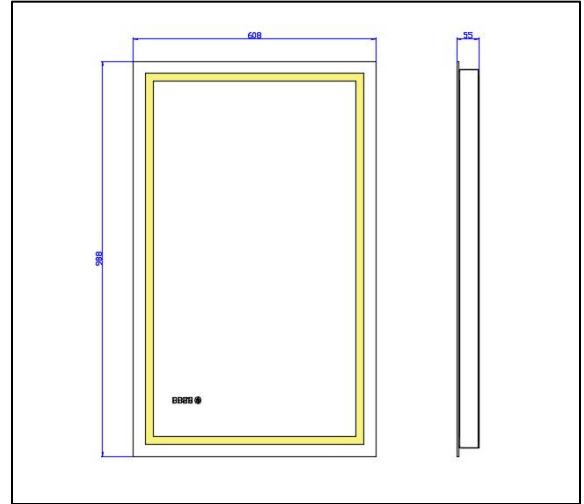

## KG 40W Mirror Light 4000K Digital Display 608\*988 Right Control Panel

MODEL	CS-KG-JY12N-608x988-R	UGR	13
LED BRAND & TYPE	2835	HOUSING COLOUR	Silver
DRIVER BRAND & TYPE	LETARON	MATERIAL	Glass & Iron
INPUT VOLTAGE (V)	200-250	IP	IP44
PROTECTION CALSS	4	IK	IK05
IC-4 RATED (Y/N)	Y	AMBIENT TEMPERATURE (°C)	0-40°C
SPD (KV)	1000	OPERATING TEMPERATURE (°C)	ta55°C
POWER FACTOR (PF)	0.9	DIMMABLE (Y/N)	N
WATTAGE (W)	70	COMPLIANCE	SAA
FLICKER FREE (Y/N)	Y	INSTALLATION TYPE	Wall mounted
SDCM	3	CRI (Ra)	80
EFFICACY (LM/W)	25	DIMENSION (mm)	608x988x55
COLOUR TEMPERATURE (K)	4000	NET WEIGHT (kg)	14.5
BEAM ANGLE (°)	180	LIFESPAN (hr.) @L70B50	30000
WARRANTY (yr.)	2		