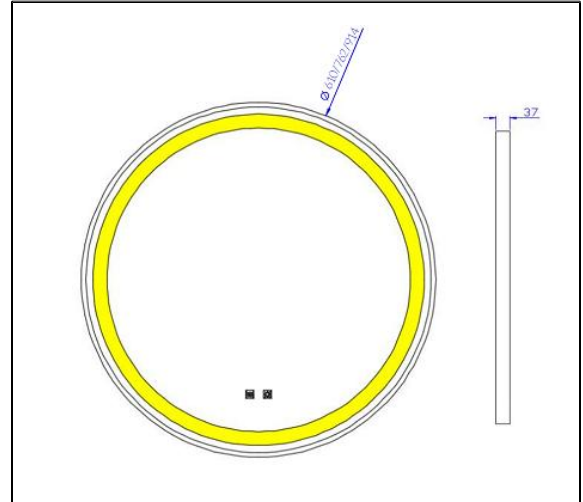

KG 40W Mirror Light 2700-6500K Anti-Fog Black Frame

SKU	CS-KG-JH03P-610	UGR	13
	CS-KG-JH03P-762	HOUSING COLOUR	Black
	CS-KG-JH03P-914	MATERIAL	Glass & Iron & Alumilium
LED BRAND & TYPE	2835	IP	IP44
DRIVER BRAND & TYPE	LETARON	IK	IK05
INPUT VOLTAGE (V)	200-250	AMBIENT TEMPERATURE (°C)	0-40°C
PROTECTION CALSS	4	OPERATING TEMPERATURE (°C)	ta55°C
IC-4 RATED (Y/N)	Y	DIMMABLE (Y/N)	Y
SPD (KV)	1000	COMPLIANCE	SAA
POWER FACTOR (PF)	0.9	INSTALLATION TYPE	Wall mounted
WATTAGE (W)	20/35/45	CRI (Ra)	80
FLICKER FREE (Y/N)	Y	DIMENSION (mm)	D610xW37 D762xW37 D914xW37
SDCM	3	NET WEIGHT (kg)	5.26/7.92/10.6
EFFICACY (LM/W)	25	LIFESPAN (hr.) @L70B50	30000
COLOUR TEMPERATURE (K)	2700-6500	BEAM ANGLE (°)	180
WARRANTY (yr.)	2		