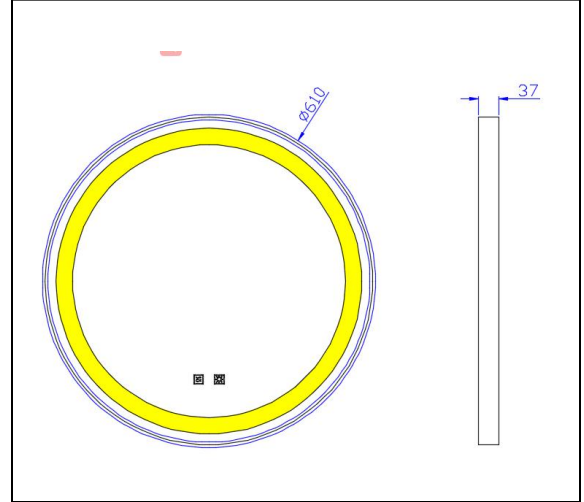

KG 40W Mirror Light 2700-6500K Anti-Fog Dia. 610 Black Frame

MODEL	CS-KG-JH03P-610	UGR	13
LED BRAND & TYPE	2835	HOUSING COLOUR	Black
DRIVER BRAND & TYPE	LETARON	MATERIAL	Glass & Iron & Aluminium
INPUT VOLTAGE (V)	200-250	IP	IP44
PROTECTION CLASS	4	IK	IK05
IC-4 RATED (Y/N)	Y	AMBIENT TEMPERATURE (°C)	0-40°C
SPD (KV)	1000	OPERATING TEMPERATURE (°C)	ta55°C
POWER FACTOR (PF)	0.9	DIMMABLE (Y/N)	N
WATTAGE (W)	20	COMPLIANCE	SAA
FLICKER FREE (Y/N)	Y	INSTALLATION TYPE	Wall mounted
SDCM	3	CRI (Ra)	80
EFFICACY (LM/W)	25	DIMENSION (mm)	D610 x W37
COLOUR TEMPERATURE (K)	2700-6500	NET WEIGHT (kg)	5.26
BEAM ANGLE (°)	180	LIFESPAN (hr.) @L70B50	30000
WARRANTY (yr.)	2		