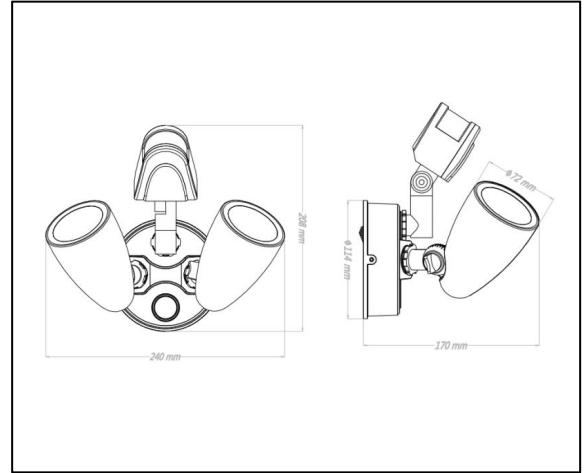

Warom 2x10W LED Spotlight with Motion Sensor IP54 Tricolour 100D

SKU	CS-HRS-ML7301-P020-CCT	HOUSING COLOUR	Black
INPUT VOLTAGE (V)	220-240V a.c.	MATERIAL	Aluminum+Plastic
PROTECTION CLASS	I	IP	IP65(Sensor IP54)
SDCM	<6	OPERATING TEMPERATURE (°C)	-20°C to +40°C
SPD (KV)	>1KV	DIMMABLE (Y/N)	N
POWER FACTOR (PF)	>0.7	CRI (Ra)	>80
WATTAGE (W)	20	INSTALLATION TYPE	Wall mounting
LUMEN OUTPUT (LM)	3000K: 1800 ± 10% 4000K: 2000 ± 10% 6500K: 2000 ± 10%	BEAM ANGLE (°)	100
EFFICACY (LM/W)	100	DIMENSION (mm)	L240xW208xH170
COLOUR TEMPERATURE (K)	3000K-4000K-6500K	NET WEIGHT (kg)	0.7
LIFESPAN (hr.)@L70B50	20,000	WARRANTY (yr.)	3