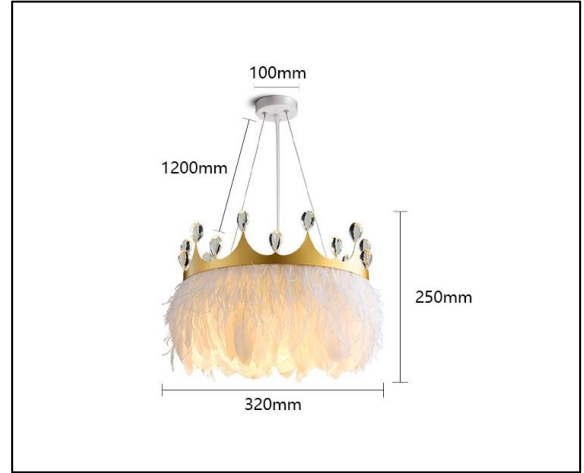

HOFE Crown Feather Chandelier 320mm

MODEL	CS-HF-HDYM-400A	HOUSING COLOUR	Gold+White
INPUT VOLTAGE (V)	AC 220-240V	MATERIAL	High quality metal+crystal+feather
PROTECTION CLASS	II	IP	44
WATTAGE (W)	12w-21w	OPERATING TEMPERATURE (°C)	-20°C to +45°C
LUMEN OUTPUT (LM)	960	LIGHT SOURCE	E27bulb
EFFICACY (LM/W)	80-95	INSTALLATION TYPE	Ceiling type
COLOUR TEMPERATURE (K)	3000	LIFESPAN (hr.)	30,000
ROTATION ANGLE(°)	180	DIMENSION (mm)	D320*H250
CRI (Ra)	>80	NET WEIGHT (kg)	2
SDCM	<5	FLICKER FREE	Yes
WARRANTY (yr.)	2		