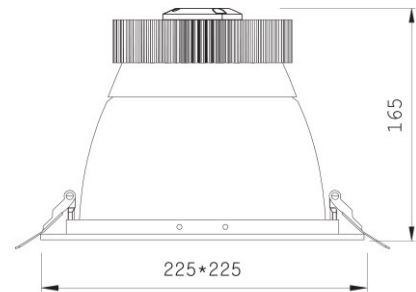

DGT Square Cut-out LED Downlight 50W 195x195mm

DGT | LED
LIGHTING SERIES

MODEL	CS-DGT-MQ-7336-50W-3000K-60D CS-DGT-MQ-7336-50W-4000K-60D CS-DGT-MQ-7336-50W-5000K-60D	HOUSING COLOUR & MATERIAL	White, aluminum
INPUT VOLTAGE (V)	220-240V AC	IP	20
POWER FACTOR (PF)	>0.8	AMBIENT TEMPERATURE (°C)	25°C
FLICKER FREE	Yes	OPERATING TEMPERATURE (°C)	-20 to +40°C
WATTAGE (W)	50W	DIMMABLE	Yes
LUMEN OUTPUT (LM)	3600 (+/-10%) LM	INSTALLATION TYPE	Recessed
COLOUR TEMPERATURE	3000K / 4000K / 5000K	CUT-OUT (mm)	L195 x W195 mm
BEAM ANGLE (°)	60°	DIMENSION (mm)	L225 x W225 x H165 mm
CRI (Ra)	90	NET WEIGHT (kg)	1.52 kg
SDCM	5	LIFESPAN (hr.)	35,000 hrs.
UGR	22	WARRANTY (yr.)	5 yrs.
COMPLIANCE	SAA		