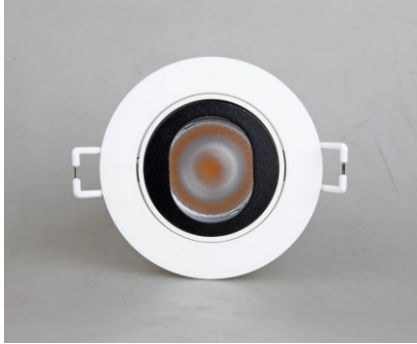

DGT LED Spotlight 10W 24D 75mm

DGT | LED
LIGHTING SERIES

⌀75

MODEL	CS-DGT-MQ-1221-10W-3000K-24D CS-DGT-MQ-1221-10W-4000K-24D CS-DGT-MQ-1221-10W-5000K-24D	IP	20
INPUT VOLTAGE (V)	220-240V AC	AMBIENT TEMPERATURE (°C)	25°C
POWER FACTOR (PF)	>0.8	OPERATING TEMPERATURE (°C)	-20 to +40°C
WATTAGE (W)	10W	DIMMABLE	Yes
LUMEN OUTPUT (LM)	408 (+/- 10%) LM	INSTALLATION TYPE	Recessed
COLOUR TEMPERATURE (K)	3000K / 4000K / 5000K	CUT-OUT (mm)	⌀75 (+/-5) mm
BEAM ANGLE (°)	24°	DIMENSION (mm)	⌀85 x H74 mm
CRI (Ra)	90	NET WEIGHT (kg)	0.21 kg
SDCM	5	LIFESPAN (hr.)	35,000 hrs.
UGR	12	WARRANTY (yr.)	5 yrs.
HOUSING COLOUR & MATERIAL	White, aluminum	COMPLIANCE	SAA