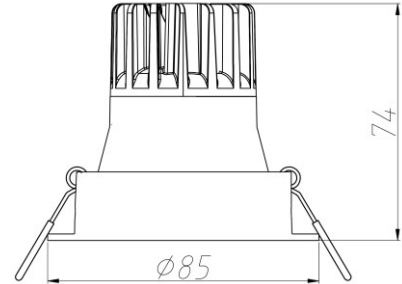

DGT LED Spotlight 10W 24D 75mm

DGT | LED
LIGHTING SERIES

⌀75

MODEL	CS-DGT-MQ-1221-10W-3000K-24D CS-DGT-MQ-1221-10W-4000K-24D CS-DGT-MQ-1221-10W-5000K-24D	IP	20
INPUT VOLTAGE (V)	220-240V AC	AMBIENT TEMPERATURE (°C)	25°C
POWER FACTOR (PF)	>0.8	OPERATING TEMPERATURE (°C)	-20 to +40°C
WATTAGE (W)	10W	DIMMABLE	Yes
LUMEN OUTPUT (LM)	408 (+/- 10%) LM	INSTALLATION TYPE	Recessed
COLOUR TEMPERATURE (K)	3000K / 4000K / 5000K	CUT-OUT (mm)	⌀75 (+/-5) mm
BEAM ANGLE (°)	24°	DIMENSION (mm)	⌀85 x H74 mm
CRI (Ra)	90	NET WEIGHT (kg)	0.21 kg
SDCM	5	LIFESPAN (hr.)	35,000 hrs.
UGR	12	WARRANTY (yr.)	5 yrs.
HOUSING COLOUR & MATERIAL	White, aluminum	COMPLIANCE	SAA