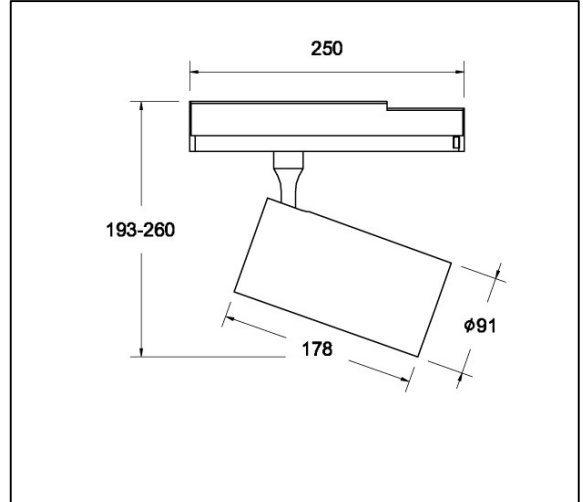

DGT Track Light 45W 3000K 24D - MD5315

MODEL	CS-DGT-MD5315	OPERATING TEMPERATURE (°C)	-20°C to +40°C
WATTAGE (W)	45W	DIMMABLE (Y/N)	YES
POWER FACTOR (PF)	PF>0.8	BEAM ANGLE (°)	24°
INPUT VOLTAGE (V)	AC 220-240V	ADJUSTABLE ANGEL (°)	90° Vertical, 350° Rotation
COLOUR TEMPERATURE (K)	Black Housing: 3000K White Housing: 3000K/4000K	DIMENSION (mm)	See dimension drawing
LUMEN OUTPUT (LM)	3600 LM	NET WEIGHT (Kg)	0.99Kg (without track)
EFFICACY (LM/W)	80 LM/W	FINISH & Material	Black or White, Aluminum
CRI (Ra)	90	INSTALLATION TYPE	Universal 3 Wire and 1 Circuit Track
COMPLIANCE	SAA	LIFESPAN (hr.)	25,000 hr.
IP RATING	IP20	WARRANTY (yr.)	3 yr.