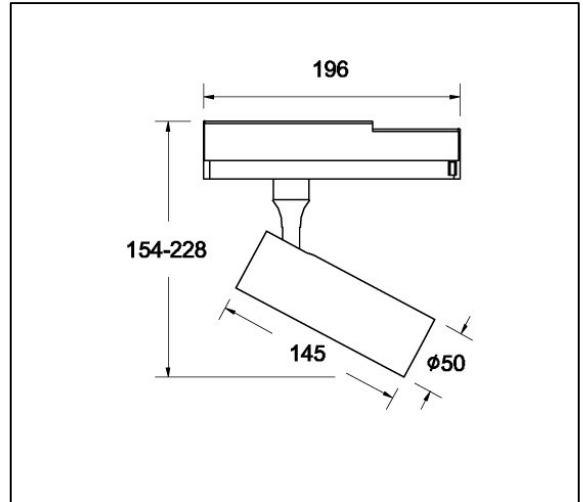

## DGT LED Track Light MD5311 10W Single Colour

<b>MODEL</b>	CS-DGT-MD5311-BK-3000K CS-DGT-MD5311-WH-4000K	<b>OPERATING TEMPERATURE (°C)</b>	-20°C to +40°C
<b>WATTAGE (W)</b>	10W	<b>DIMMABLE (Y/N)</b>	YES
<b>POWER FACTOR (PF)</b>	PF>0.8	<b>BEAM ANGLE (°)</b>	24°
<b>INPUT VOLTAGE (V)</b>	AC 220-240V	<b>TILT ANGLE (°)</b>	90° Vertical, 350° Rotation
<b>COLOUR TEMPERATURE (K)</b>	Black Housing: 3000K White Housing: 4000K	<b>DIMENSION (mm)</b>	See dimension drawing
<b>LUMEN OUTPUT (LM)</b>	740 LM	<b>NET WEIGHT (Kg)</b>	0.45Kg (without track)
<b>EFFICACY (LM/W)</b>	74 LM/W	<b>FINISH &amp; Material</b>	Black or White, Aluminum
<b>CRI (Ra)</b>	90	<b>INSTALLATION TYPE</b>	Universal 3 Wire and 1 Circuit track
<b>COMPLIANCE</b>	SAA	<b>LIFESPAN (hr.)</b>	25,000 hr.
<b>IP RATING</b>	IP20	<b>WARRANTY (yr.)</b>	3 yr.