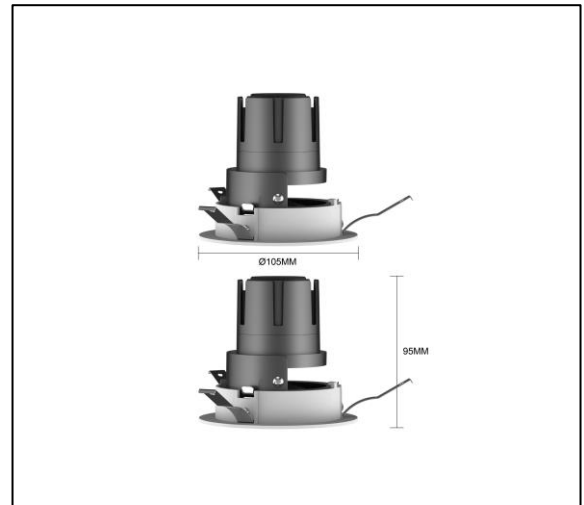

Rafe 9W Dimmable Spotlight 90mm Cut-out

SKU	CS-CGD-LD1004R-01-9W-3000K-90MM-50D-WH	UGR	19
	CS-CGD-LD1004R-01-9W-4000K-90MM-50D-WH		
	CS-CGD-LD1004R-01-9W-5000K-90MM-50D-WH		
LED BRAND & TYPE	CREE	HOUSING COLOUR	WHITE
INPUT VOLTAGE (V)	220-240V; 50/60Hz	MATERIAL	ALUMINUM
PROTECTION CALSS	CLASS II	IP	IP20
IC-4 RATED (Y/N)	YES	OPERATING TEMPERATURE (°C)	-20°C to +40°C
POWER FACTOR (PF)	0.9	DIMMABLE (Y/N)	YES
WATTAGE (W)	9W	DIMMING TYPE	TRIAC DIMMING
FLICKER FREE (Y/N)	YES	INSTALLATION TYPE	RECESSED
LUMEN OUTPUT (LM)	630LM	CUT-OUT (mm)	Ø90mm
EFFICACY (LM/W)	70LM/W	DIMENSION (mm)	Ø105 x H95 mm
COLOUR TEMPERATURE (K)	3000K / 4000K / 5000K	NET WEIGHT (kg)	0.227
BEAM ANGLE (°)	50°	LIFESPAN (HOURS)	50,000
CRI (Ra)	90	WARRANTY (YEARS)	3
SDCM	3	COMPLIANCE	SAA