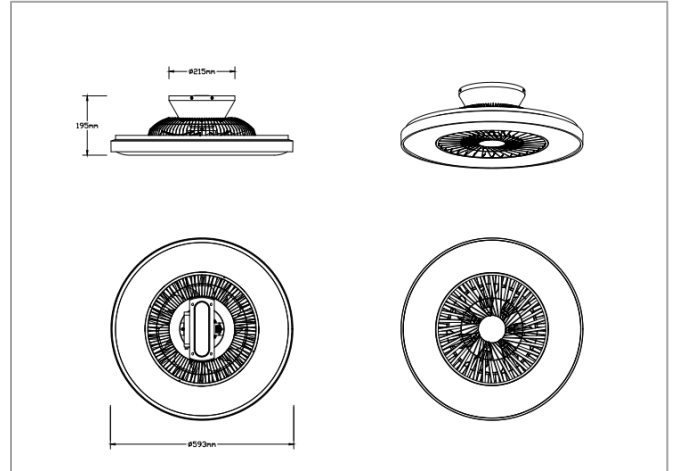

## Anresun 40W Fan with LED Light Round Blank & White 600x195

<b>MODEL</b>	CS-ARS-C441	<b>HOUSING COLOUR</b>	Black & White
<b>INPUT VOLTAGE (V)</b>	230V	<b>MATERIAL</b>	PC
<b>IC-4 RATED (Y/N)</b>	Yes	<b>IP</b>	20
<b>POWER FACTOR (PF)</b>	0.9	<b>OPERATING TEMPERATURE (°C)</b>	65
<b>WATTAGE (W)</b>	40W	<b>DIMMABLE (Y/N)</b>	Yes
<b>LUMEN OUTPUT (LM)</b>	2,800LM	<b>DIMMING TYPE</b>	Infrared remote control
<b>EFFICACY (LM/W)</b>	70LM/W	<b>DIMENSION (mm)</b>	600*195
<b>COLOUR TEMPERATURE (K)</b>	3000-6500K	<b>INSTALLATION TYPE</b>	Ceiling
<b>BEAM ANGLE (°)</b>	120	<b>NET WEIGHT (kg)</b>	3.3
<b>CRI (Ra)</b>	80	<b>LIFE SPAN</b>	20,000 Hours
<b>WARRANTY</b>	3 Years		