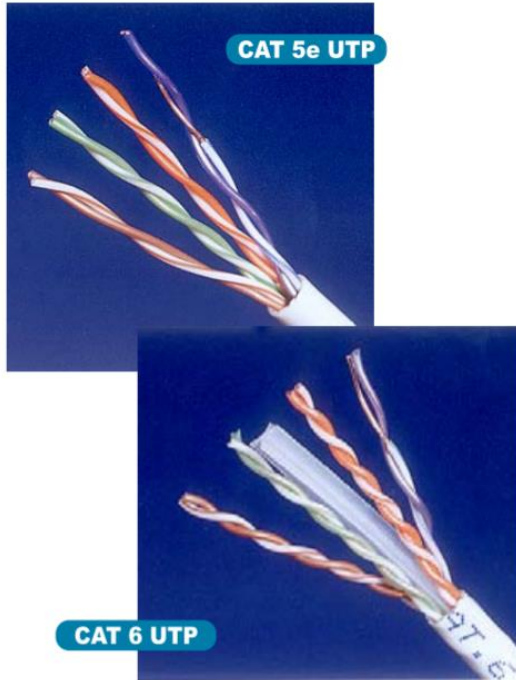

Matrix CAT6 RJ45 Patch Cord 2M Blue CS-TE-PC62.1-BLU

CAT 5e & CAT 6 PATCH CABLES

- Standard colours available:
Blue, Green, Red and Yellow
- Standard lengths available:
0.5, 1.0, 2.0, 3.0, 5.0 and 10.0
(All measurements in metres)
- Other colours and lengths available
on special orders
- Available in T568A or T568B wiring
- A variety of boots also available

GLOSSARY:

- UTP:** Unshielded Twisted Pair
- FTP:** Foil Twisted Pair
- STP:** Shielded Twisted Pair
- SFTP:** Single Foil Twisted Pair
- SSTP:** Single Shielded Twisted Pair

SPECIFICATIONS

**US PLUG1
8P8C 50U"
DOUBLE LAYERS TYPE**