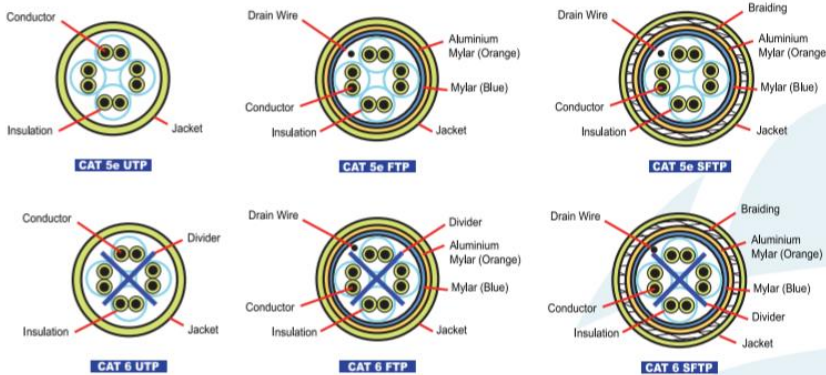

Matrix CAT6 RJ45 Patch Cord 2M Blue CS-TE-PC62.1-BLU

CAT 5e & CAT 6 PATCH CABLES

- Standard colours available:
Blue, Green, Red and Yellow
- Standard lengths available:
0.5, 1.0, 2.0, 3.0, 5.0 and 10.0
(All measurements in metres)
- Other colours and lengths available
on special orders
- Available in T568A or T568B wiring
- A variety of boots also available

GLOSSARY:

- UTP:** Unshielded Twisted Pair
- FTP:** Foil Twisted Pair
- STP:** Shielded Twisted Pair
- SFTP:** Single Foil Twisted Pair
- SSTP:** Single Shielded Twisted Pair

SPECIFICATIONS

**US PLUG1
8P8C 50U"
DOUBLE LAYERS TYPE**

**US PLUG2
8P8C 50U"
DOUBLE LAYERS TYPE**