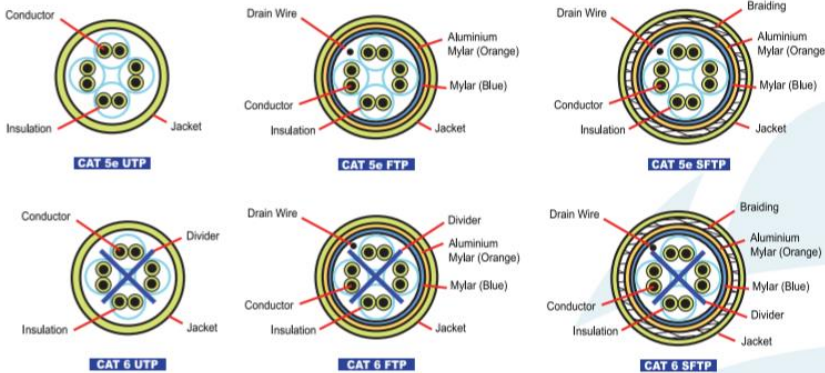

# Matrix CAT6 RJ45 Patch Cord 1.5M Blue CS-TE-PC61.5-BLU

## CAT 5e & CAT 6 PATCH CABLES

- Standard colours available:  
Blue, Green, Red and Yellow
- Standard lengths available:  
0.5, 1.0, 2.0, 3.0, 5.0 and 10.0  
(All measurements in metres)
- Other colours and lengths available  
on special orders
- Available in T568A or T568B wiring
- A variety of boots also available

**GLOSSARY:**

- UTP:** Unshielded Twisted Pair
- FTP:** Foil Twisted Pair
- STP:** Shielded Twisted Pair
- SFTP:** Single Foil Twisted Pair
- SSTP:** Single Shielded Twisted Pair

### SPECIFICATIONS

US PLUG1  
8P8C 50U"  
DOUBLE LAYERS TYPE

US PLUG2  
8P8C 50U"  
DOUBLE LAYERS TYPE