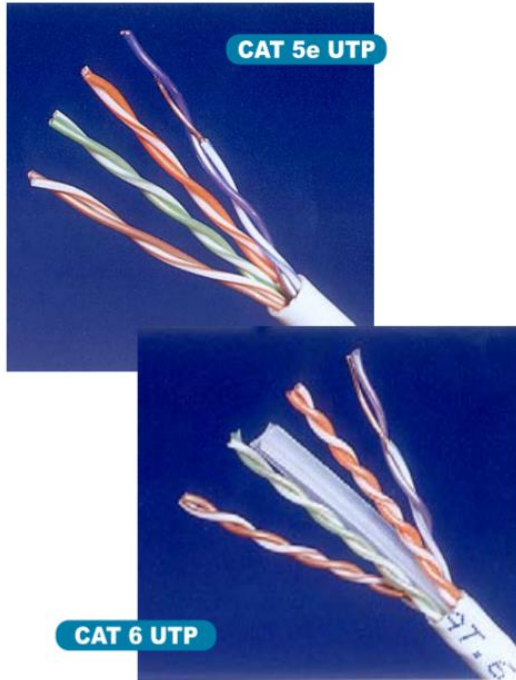

# Matrix CAT6 RJ45 Patch Cord 1.5M Blue CS-TE-PC61.5-BLU

## CAT 5e & CAT 6 PATCH CABLES

- Standard colours available:  
Blue, Green, Red and Yellow
- Standard lengths available:  
0.5, 1.0, 2.0, 3.0, 5.0 and 10.0  
(All measurements in metres)
- Other colours and lengths available  
on special orders
- Available in T568A or T568B wiring
- A variety of boots also available

**GLOSSARY:**

- UTP:** Unshielded Twisted Pair
- FTP:** Foil Twisted Pair
- STP:** Shielded Twisted Pair
- SFTP:** Single Foil Twisted Pair
- SSTP:** Single Shielded Twisted Pair